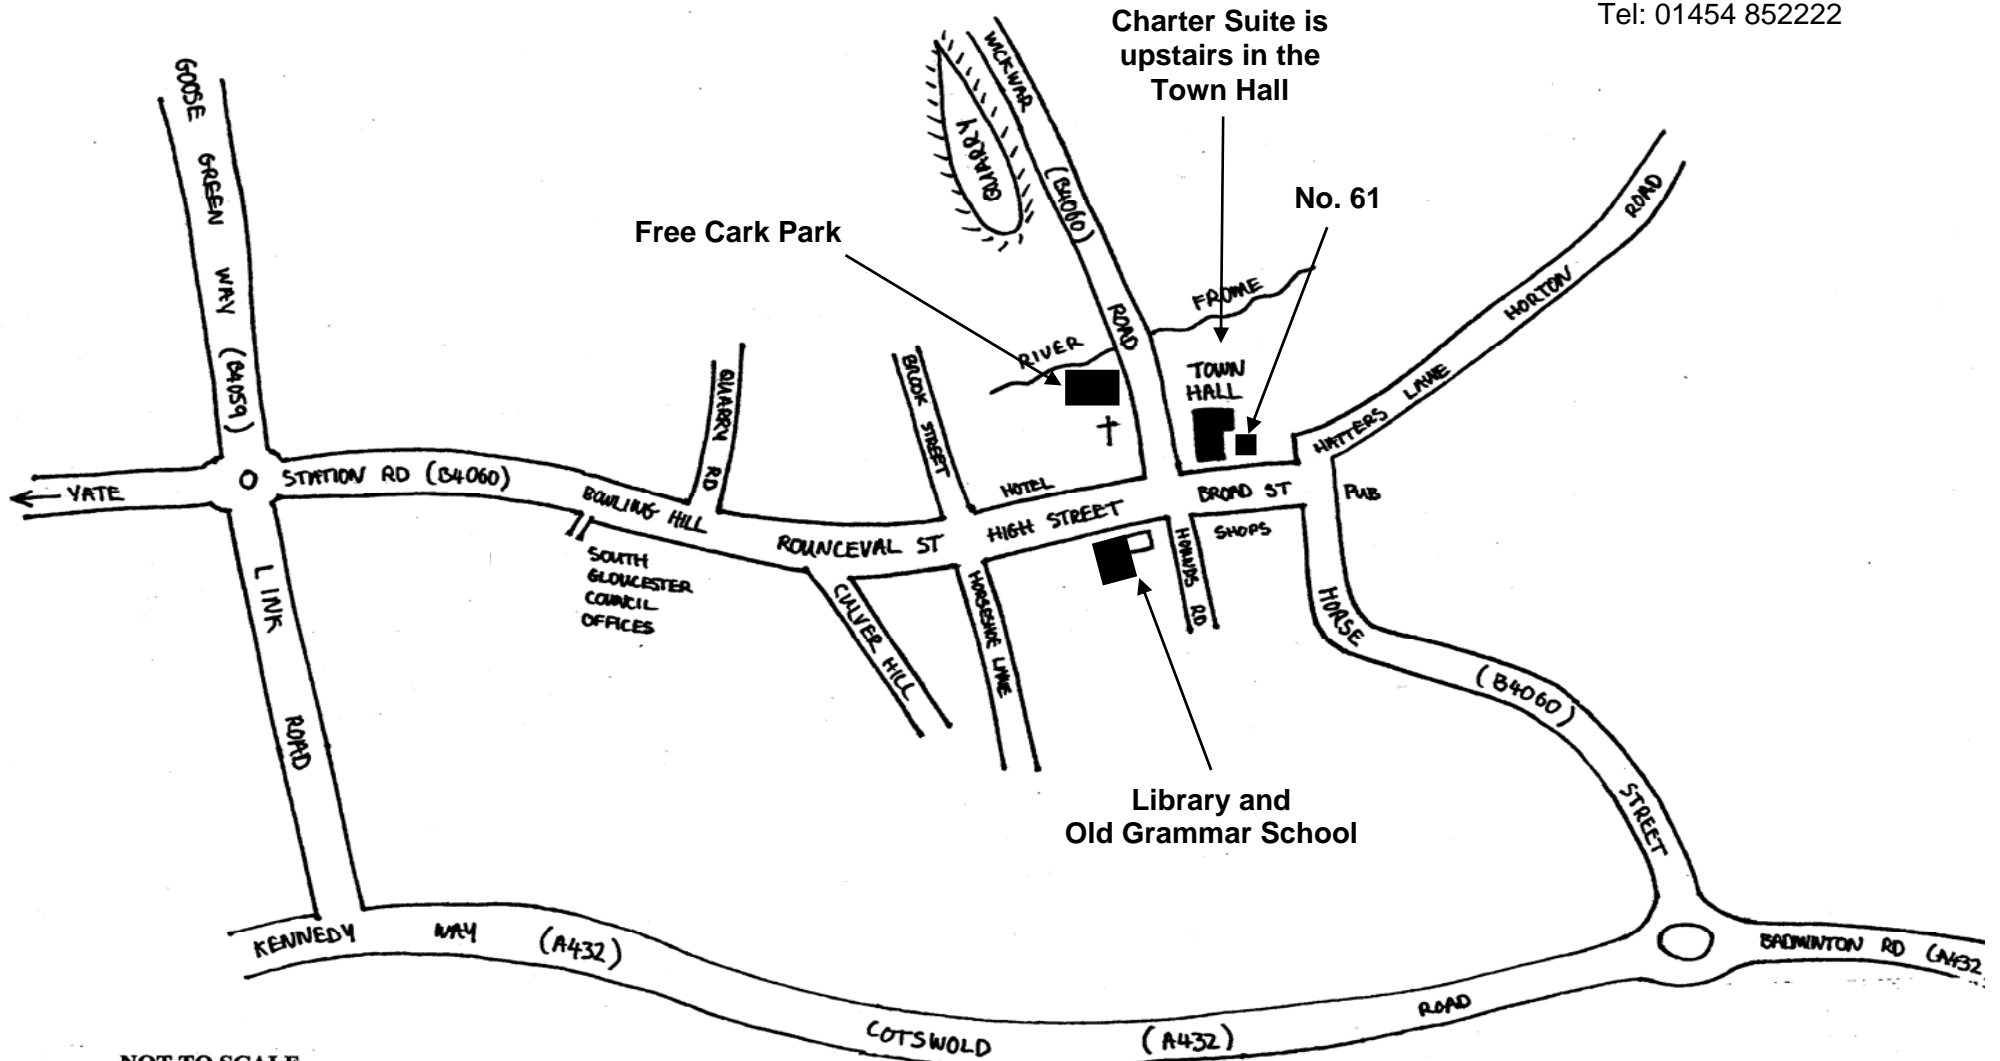

# CHIPPING SODBURY TOWN HALL

57-59 Broad Street  
Chipping Sodbury  
South Gloucestershire  
BS37 6AD

Tel: 01454 852222

NOT TO SCALE